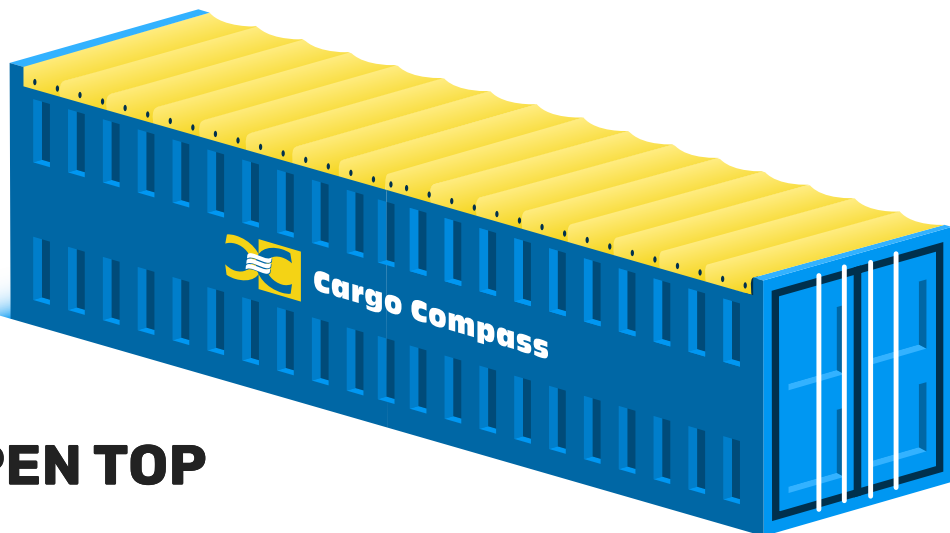

40' OPEN TOP

INTERNAL DIMENSIONS

ROOF

L	W	H	L	W	CUBIC CAPACITY	MAXIMUM PAYLOAD
12.03 m	2.35 m	2.35 m	11.51 m	2.23 m	66.5 m³	26,680 kgs
39' 6"	7' 9"	7' 8"	37' 9"	7' 4"	2,348 cft	58,819 lbs