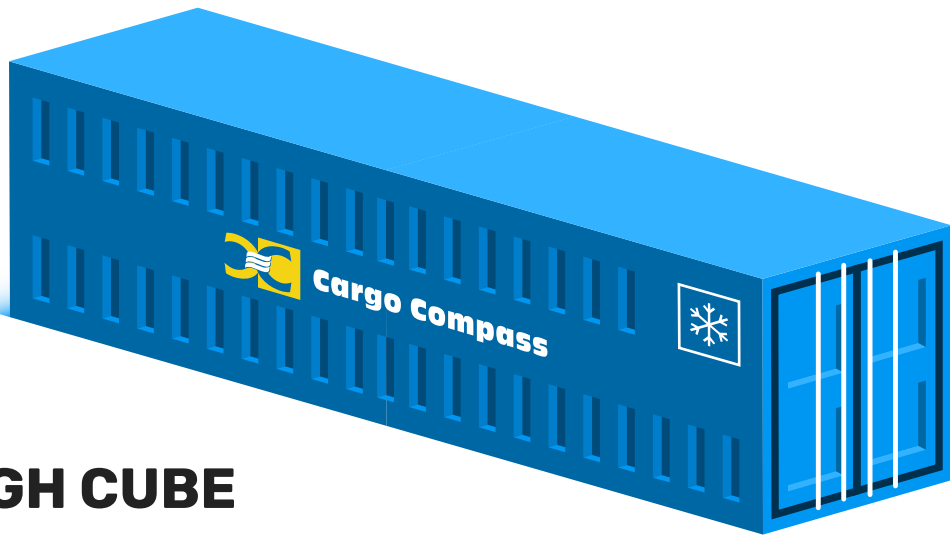

40' HIGH CUBE REEFER

INTERNAL DIMENSIONS

DOOR

L	W	H	W	H	CUBIC CAPACITY	MAXIMUM PAYLOAD
11.59 m	2.29 m	2.40 m	2.29 m	2.57 m	67.9 m³	30,260 kgs
38'	7' 6"	7' 10"	7' 6"	8' 5"	2,397 cft	66,712 lbs