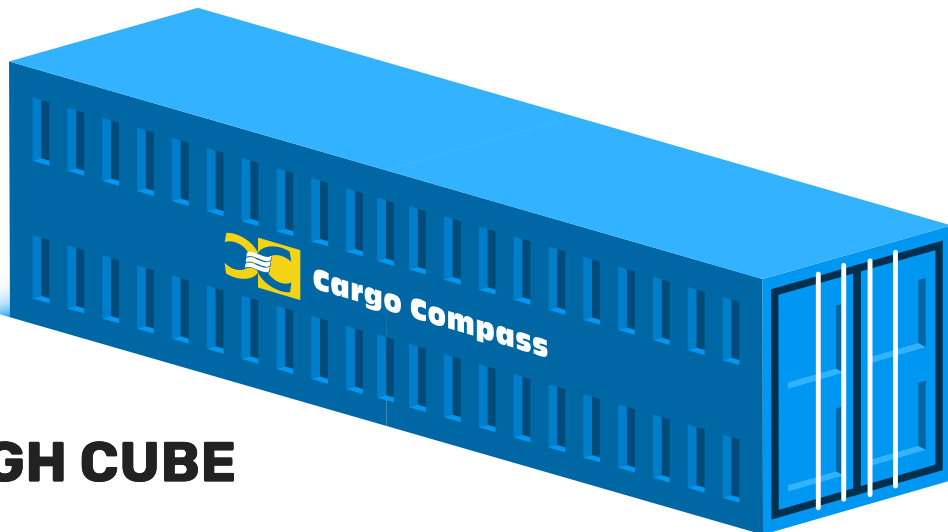

40' HIGH CUBE

INTERNAL DIMENSIONS

DOOR

L	W	H	W	H	CUBIC CAPACITY	MAXIMUM PAYLOAD
12.03m	2.35 m	2.7 m	2.34 m	2.58 m	76.4 m³	28,660 kgs
39' 6"	7' 9"	8' 10"	7' 8"	8' 6"	2,700 cft	62,310 lbs