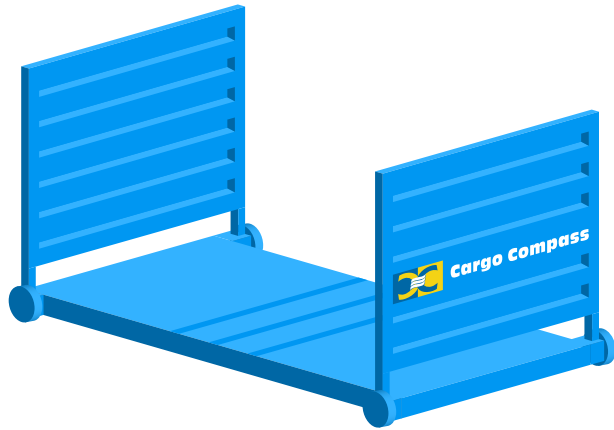

20' COLLAPSIBLE FLAT RACK

INTERNAL DIMENSIONS			BTW HEADERS	BETWEEN CORNERS		MAXIMUM PAYLOAD
L	W	H	L	L	W	
5.96 m	2.4 m	2.29 m	5.85 m	5.42 m	2.06 m	37,000 kgs
19' 7"	7' 10"	7' 6"	19' 2"	17' 9"	6' 9"	81,580 lbs